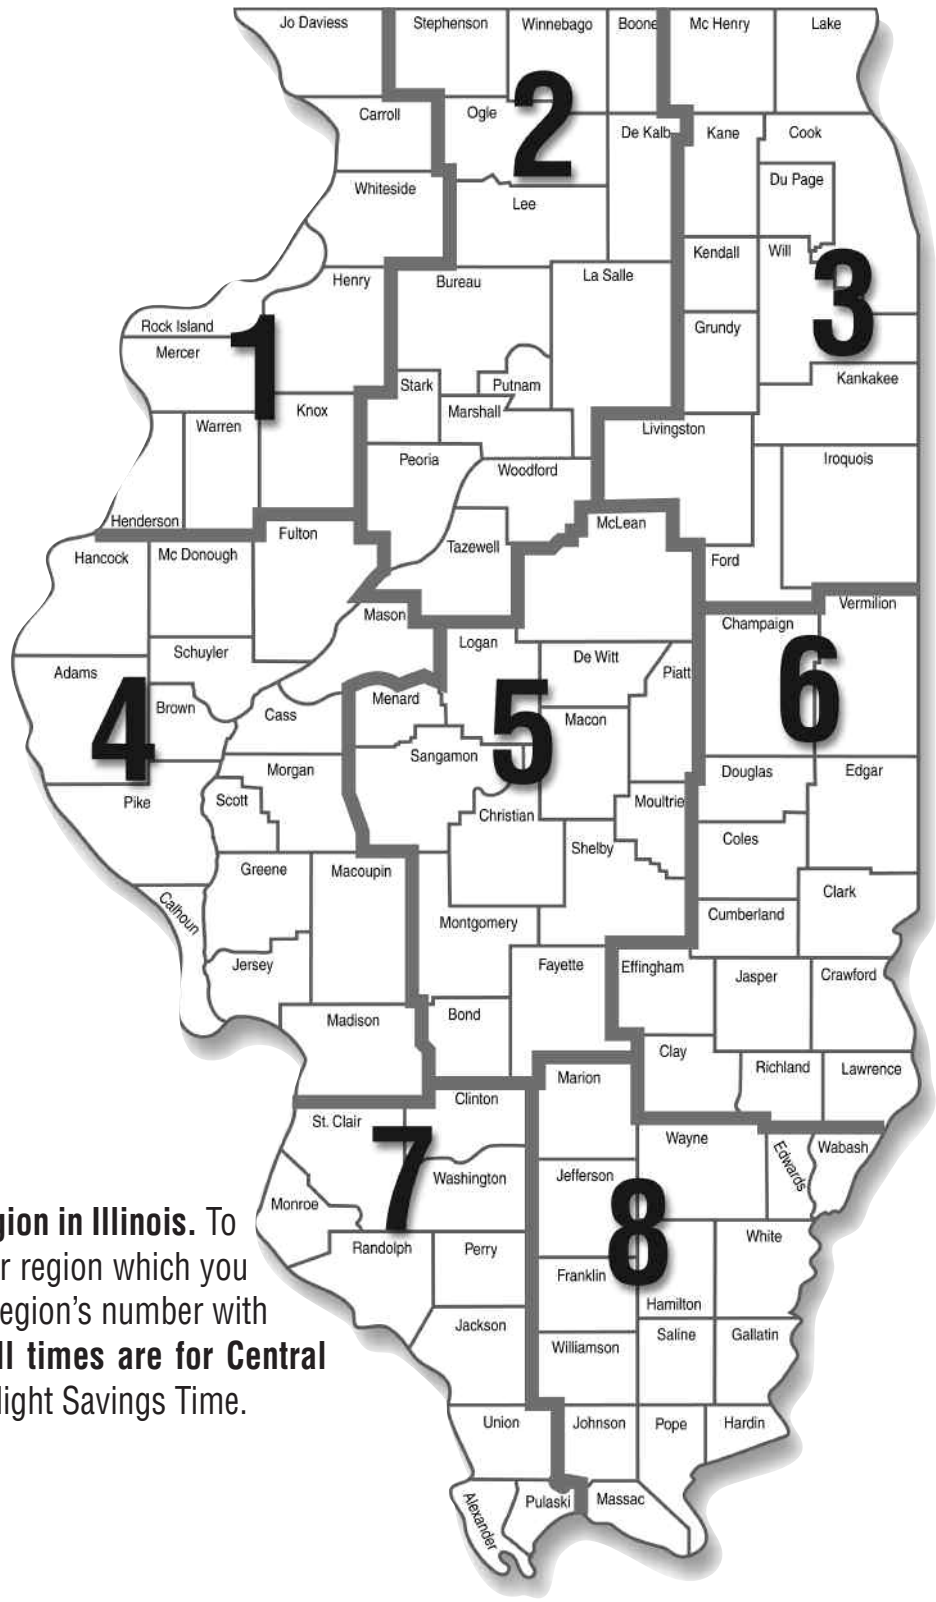

Standard Sunrise-Sunset Time Table Map

Sunrise and sunset times by region in Illinois. To use these tables, refer to map for region which you will be hunting, and match that region's number with appropriate month and date. **All times are for Central Standard.** Add one hour for Daylight Savings Time.